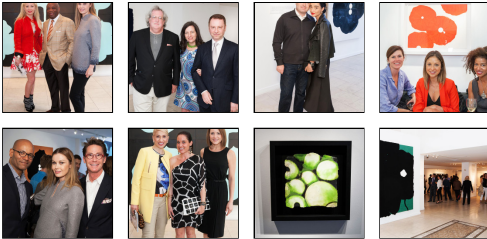

DONALD SULTAN OPENING AT SERGE SOROKKO GALLERY

[VIEW SLIDESHOW](#)

Tatiana and Serge Sorokko celebrated the opening of *Donald Sultan: A Decade of Paintings and Drawings* at their San Francisco gallery on Thursday, May 22. The show at the **Serge Sorokko Gallery** marked the first time Sultan has shown new works in San Francisco in over 20 years, and the mixed media paintings and drawings on display included examples from the artist's Wallflowers series—huge versions of flat blooms that are abstract yet identifiable.

[EMAIL THIS TO A FRIEND](#)

[Save](#)

Post

Like 78 people like this. [Sign Up](#) to see what your friends like.